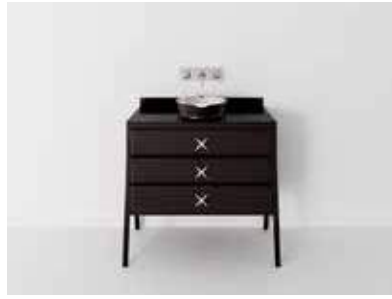

LANE
Mirrors

WALDORF
Bathroom Accessories

WESTIN
Bathroom Accessories

SOPHIA

Elegant minimal shapes, precious colors and materials intertwine in a perfect Art Deco style.

SOPHIA 1A
Vanity units

SOPHIA 1S
Vanity units